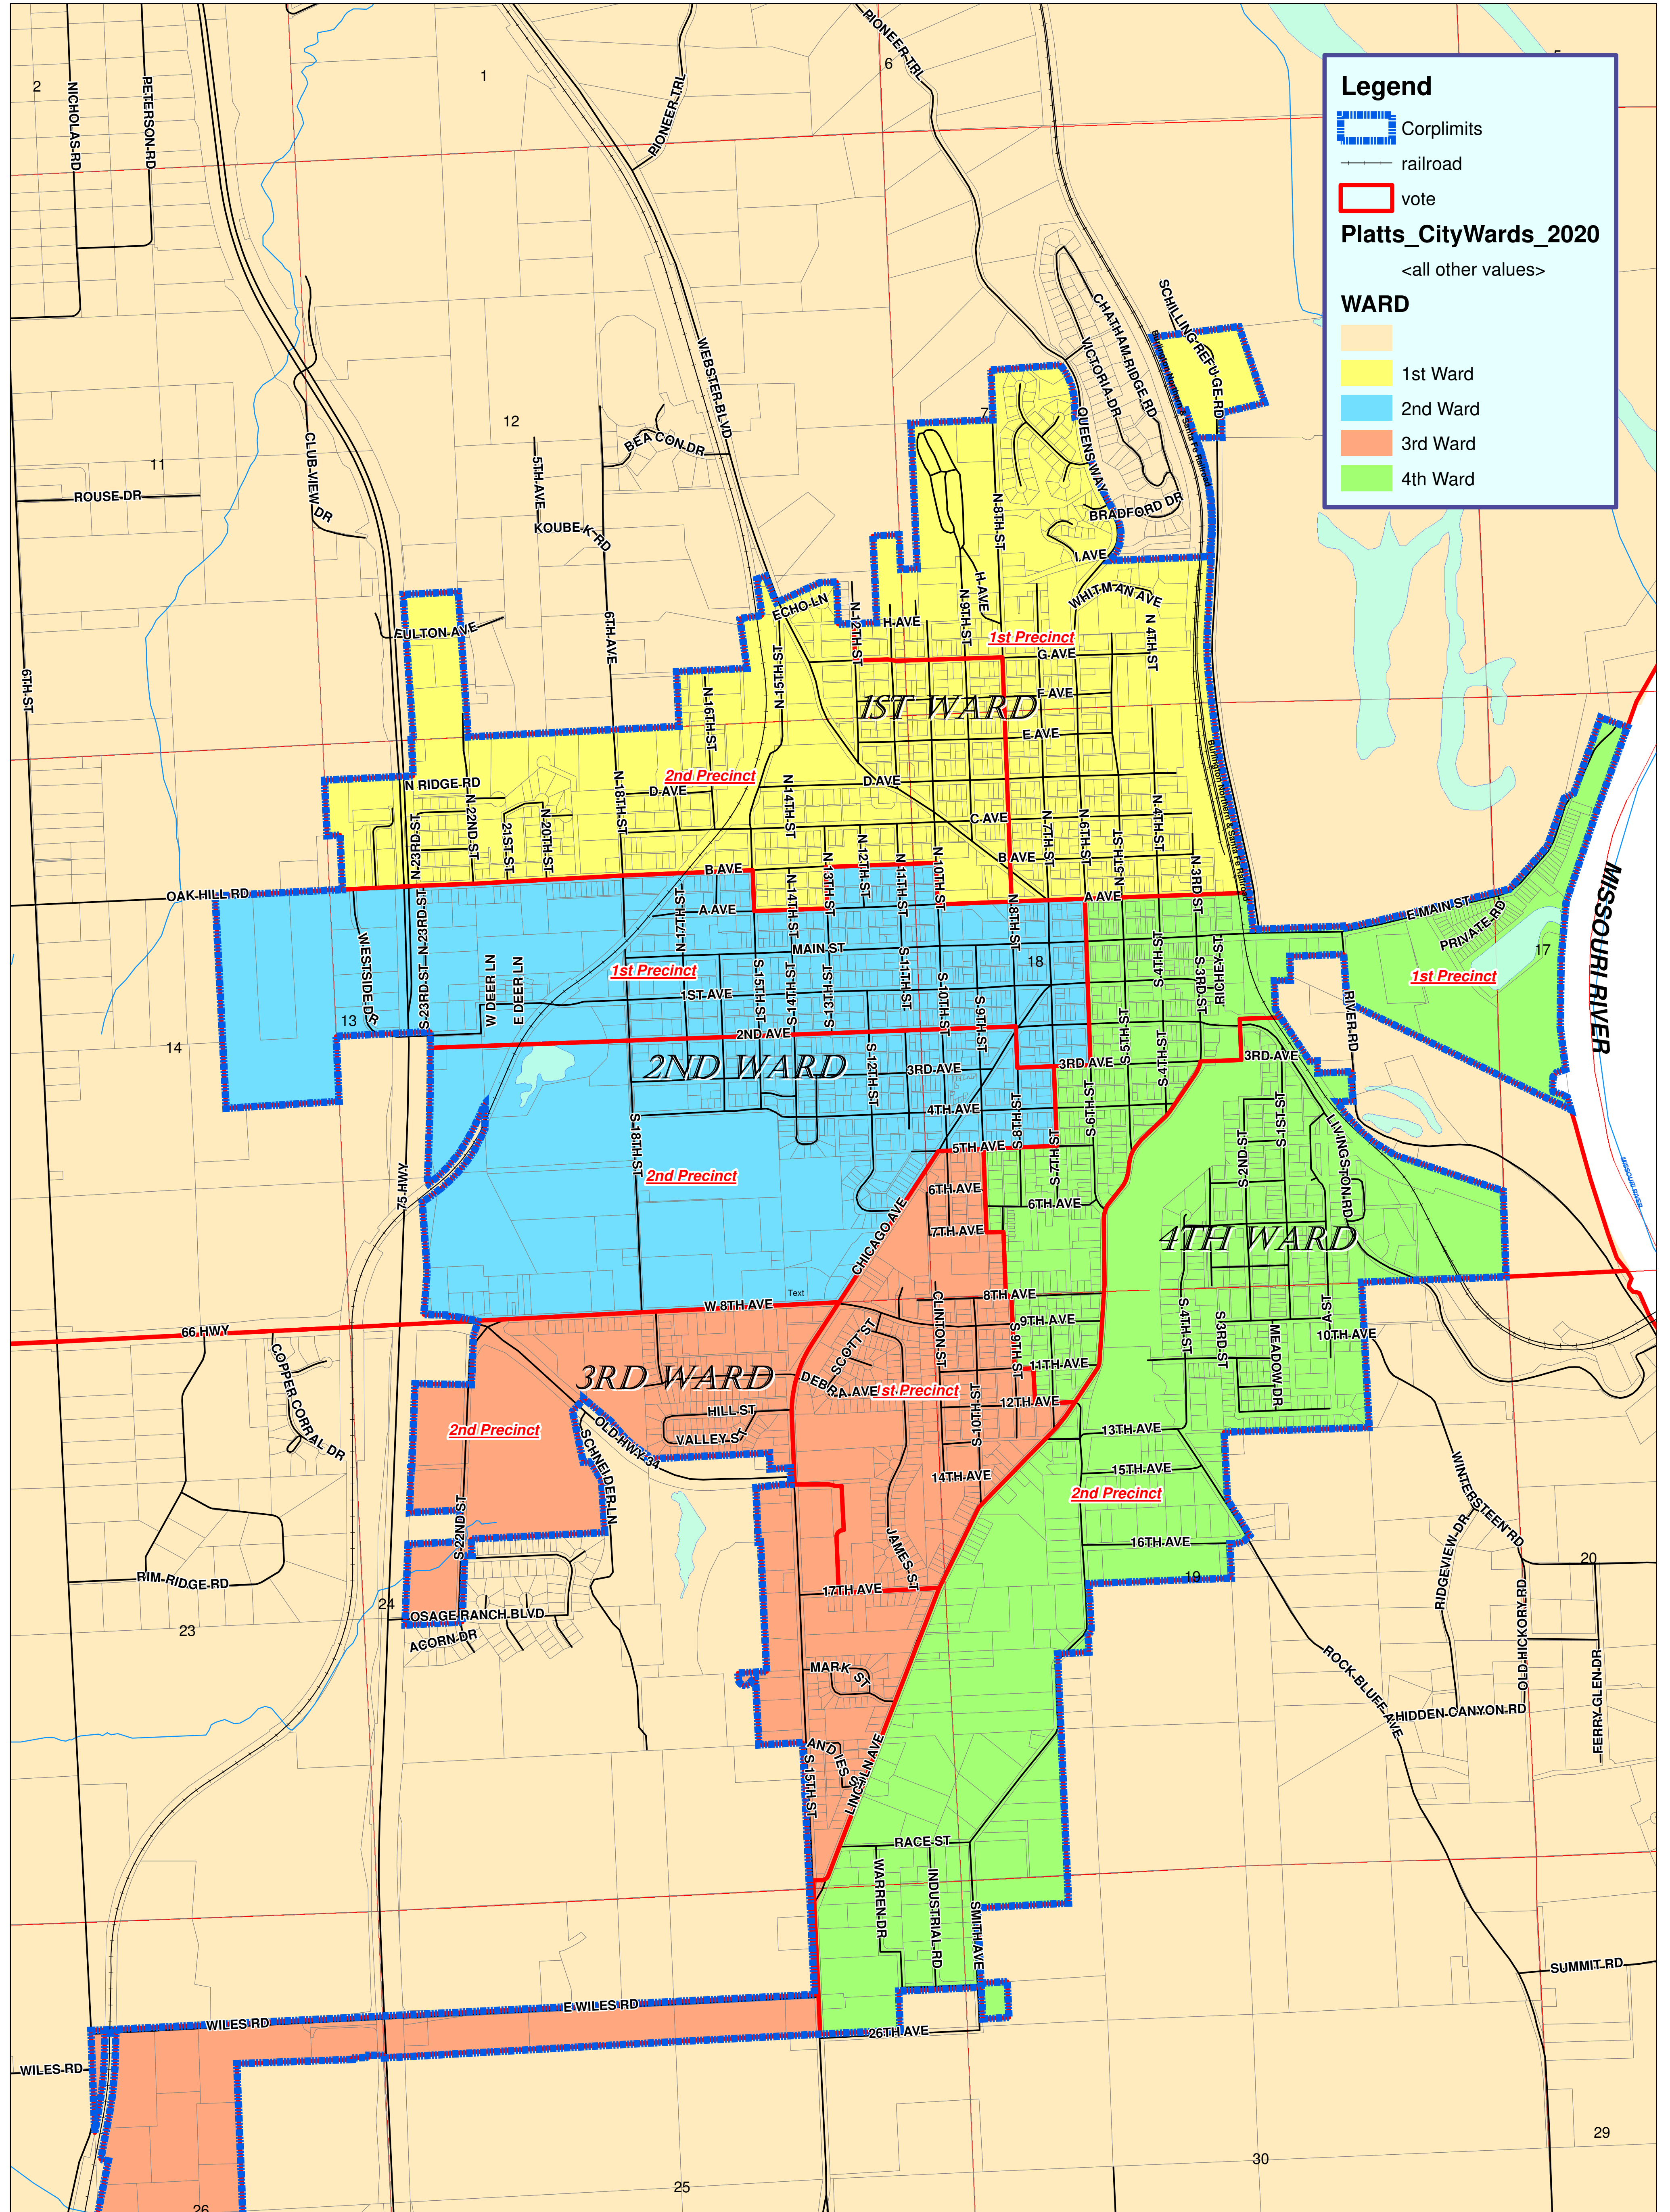

Legend

- Corplimits
- railroad
- vote

Platts_CityWards_2020

<all other values>

WARD

- 1st Ward
- 2nd Ward
- 3rd Ward
- 4th Ward

PLATTSMOUTH VOTING WARDS & PRECINCTS

Miles

CASS COUNTY, NEBRASKA

GIS OFFICE - VAN DYNE - SEPT 28, 2020

"THIS MAP IS FOR REFERENCE PURPOSES ONLY"
 CASS COUNTY, NEBRASKA IS NOT RESPONSIBLE FOR ANY
 INACCURACIES HEREIN CONTAINED.